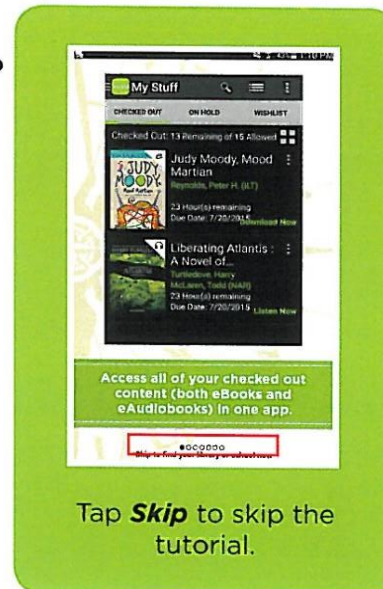

HOW to LOG IN to AXIS 360

Download the Axis 360 App from App Store or Google Play **or** Open your library's Axis 360 URL in a browser (skip steps 1-4)

1.

2.

3.

4.

5.

6.