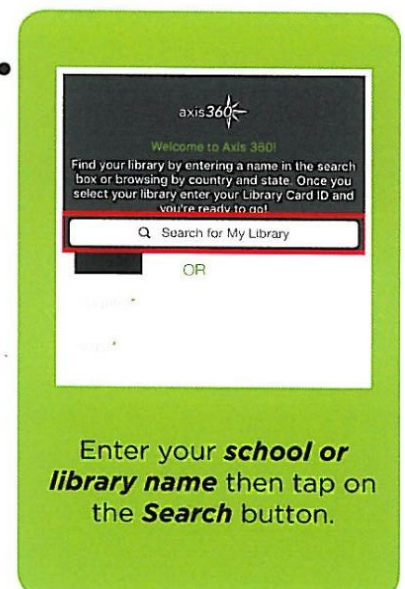

HOW to LOG IN to AXIS 360

Download the Axis 360 App from App Store or Google Play **or** Open your library's Axis 360 URL in a browser (skip steps 1-4)

1.

2.

3.

4.

5.

6.