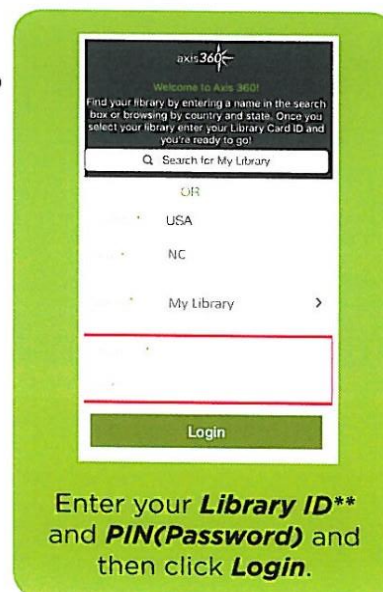

HOW to LOG IN to AXIS 360

Download the Axis 360 App from App Store or Google Play **or** Open your library's Axis 360 URL in a browser (skip steps 1-4)

1.

2.

3.

4.

5.

6.